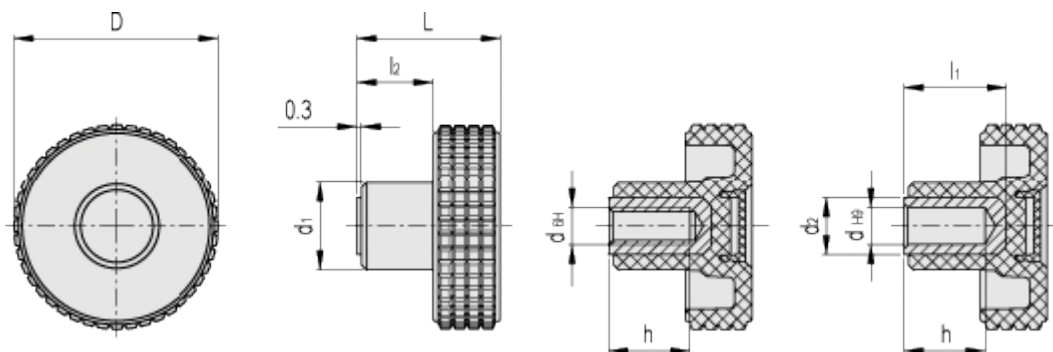

Data Sheet

Article number: 23020344164

Description: E+G Fingergreb MBT.50-B-8-C4, yellow centre cap

Measures

D	= 50	l2 = 16
d1	= 20	
d2	= 15	
dH6	= -	
dH9	= 8	
h	= 20	
L	= 33	
l1	= 25	